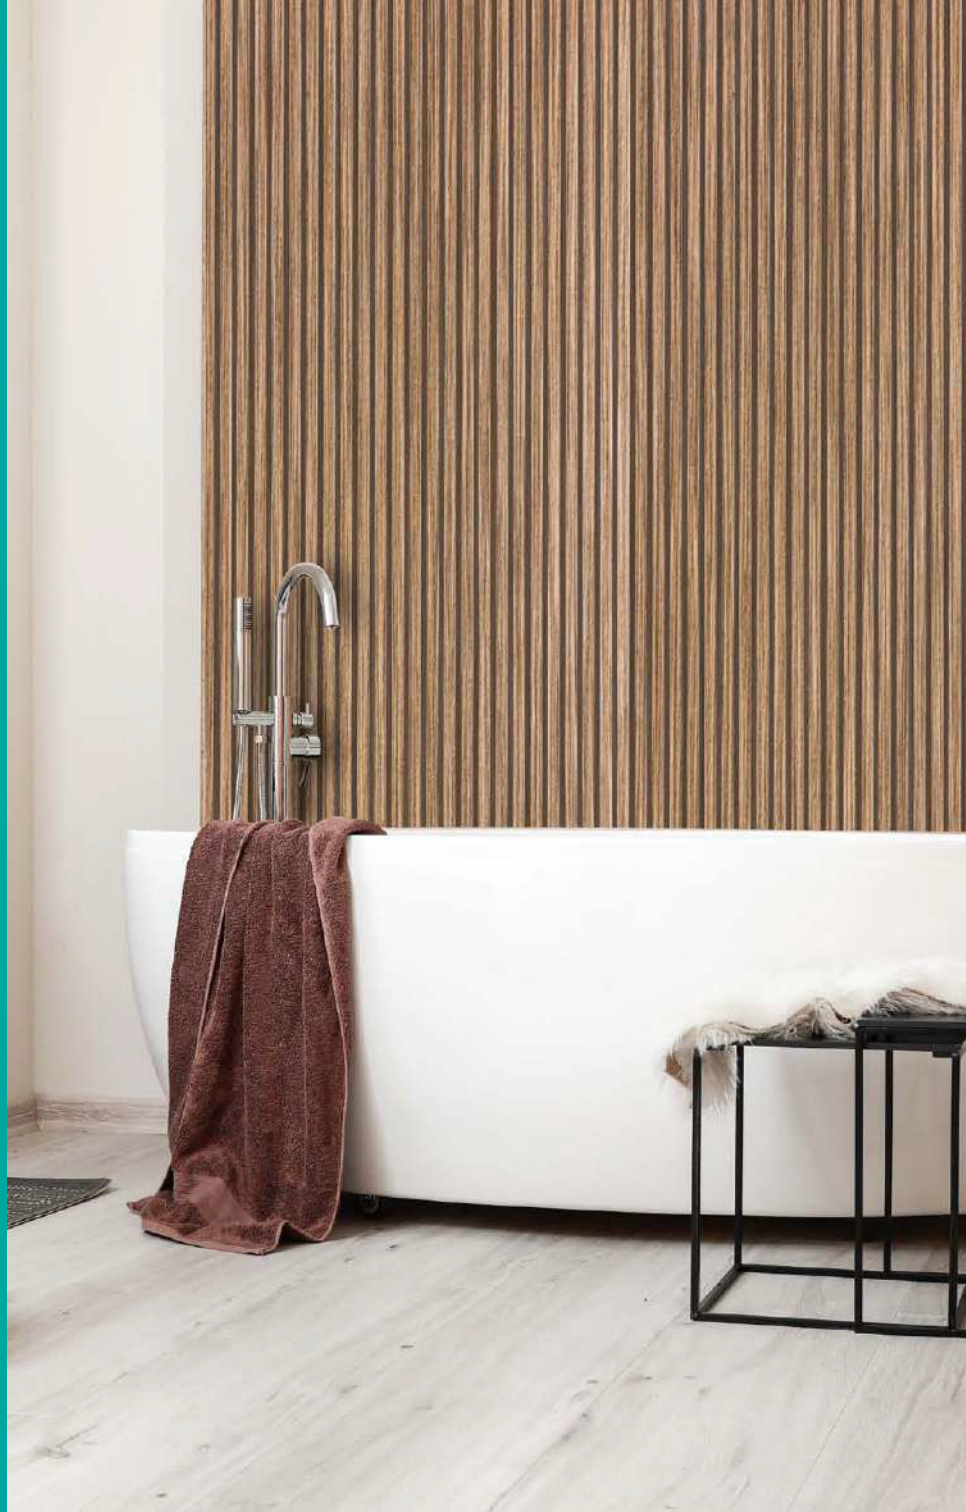

ATLAS

Elegance in every space

Decorations that are considered separately for all areas require some complementary parts. Thanks to these parts, it is possible to capture elegance in every space designed with different eyes. For this purpose, we combine elegance and comfort with our Atlas model. With the Atlas model wall panel, we ensure that wall panels serve as a complement in spaces designed separately for everyone's taste.

Tüm alanlar için ayrı bir şekilde düşünülmüş olan dekorasyonlarda, tamamlayıcı bazı parçalara ihtiyaç duyulmaktadır. Bu amaçla bizler de Atlas modelimiz ile şıklığı ve konforu bir arada bulunduruyoruz. Atlas modeli duvar paneli ile herkesin zevkine göre ayrı ayrı dizayn edilmiş mekanlarda, duvar panellerinin tamamlayıcı görevi görmesini sağlıyoruz.